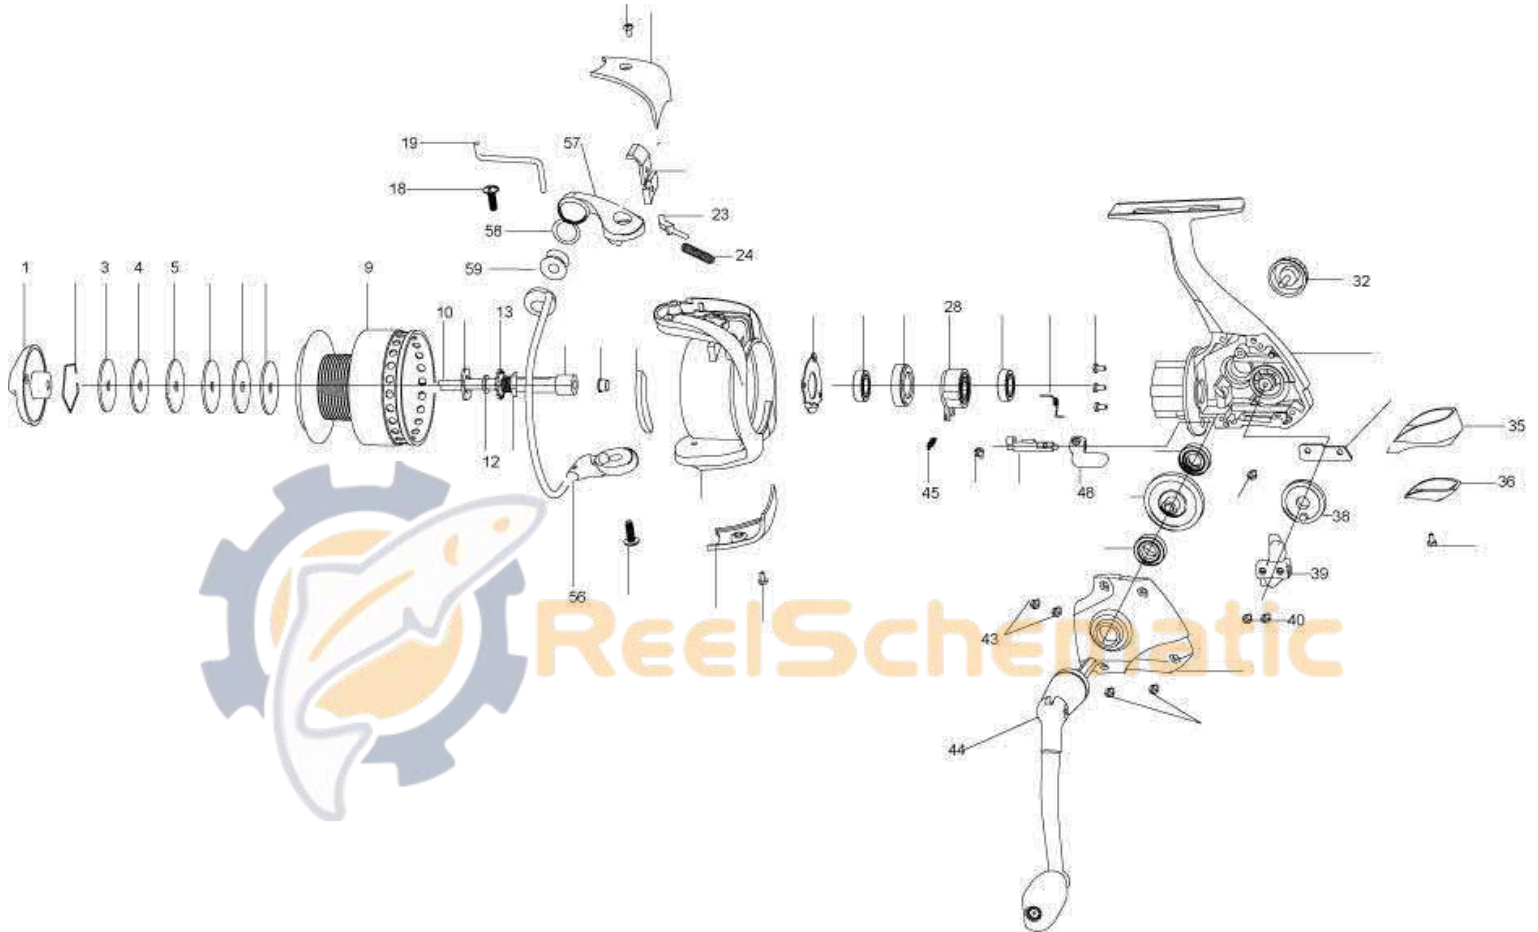

QUANTUM[®]

Optix OP10FB

Quantum OP10FB Spinning Reel Part List

| Key # | Description | Part No. | Key # | Description | Part No. |
|-------|--------------------|----------|-------|---------------------------|----------|
| 1 | Drag Knob Assembly | KG332-01 | 29 | Pinion Bearing 'B' | RH028-02 |
| 3 | Drag "D" Washer | KG081-01 | 28 | Clutch Assembly | KG063-01 |
| 4 | Drag Felt Washer | KG033-01 | 32 | Handle Screw Cap Assembly | KG249-01 |
| 5 | Drag "Ear" Washer | KG080-01 | 38 | Oscillation Gear | KG053-01 |
| 9 | Spool Assembly | KG321-01 | 39 | Oscillation Slider | KG025-01 |
| 10 | Centershaft | KG015-01 | 40 | Oscillation Slider Screw | KG100-01 |
| 12 | Drag Spool Washer | KG030-01 | 44 | Handle Assembly | KG318-01 |
| 13 | Clicker Gear | KG037-01 | 45 | Clutch Spring | KG216-01 |
| 18 | Arm Lever Screw | KG077-01 | 56 | Bail Assembly | KG347-01 |
| 19 | Kick Lever | KG019-01 | 57 | Arm Lever | KG007-01 |
| 23 | Bail Trip Shaft | KG031-01 | 58 | Line Roller bushing | KG102-01 |
| 24 | Bail Trip Spring | KG022-01 | 59 | Line Roller | KG004-01 |
| 26 | Pinion Bearing 'A' | RH028-02 | | | |